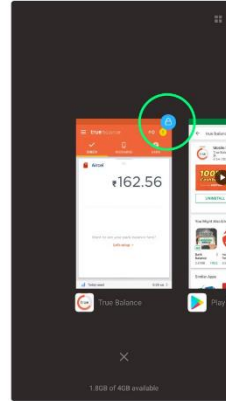

1 ○ 매우 불만족함

제출

2. PC 버전 구현 화면

1 음료의 맛은 만족스러웠나요?

7 ○ 6 ○ 5 ○ 4 ○ 3 ○ 2 ○ 1 ○

매우 만족함 만족함 다소 만족함 보통 다소 불만족함 불만족함 매우 불만족함

true balance | Maintain accessibility

Device solution

App solution

Device

Some device settings, battery saver & security apps can automatically turn off the Accessibility service.

Select your device brand

 Xiaomi	 Vivo	 Oppo
 Huawei	 Oneplus	 LeEco
 Coolpad	 Others	

If you still struggle with this,
please drop us a message at cs@balancehero.com

top right corner of the True Balance image.

5. Do not remove the running apps by pulling up out, just tap on "X" button to cleaning.